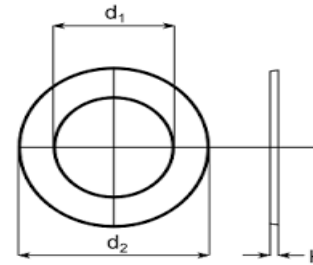

BS 4320 Form B Washers

BS 4320 Form B Washers											
Diameter	M5	M6	M8	M10	M12	M14	M16	M18	M20	M22	M24
d1	5.3	6.4	8.4	10.50	13	15	17	19	21	23	25
d2	10	12.5	17	21	24	28	30	34	37	39	44
h	0.8	0.8	1	1.25	1.6	1.6	2	2	2	2	2.5

Material	Finish	Diameter
Steel	Self Colour	M5 - M24
Steel	Zinc (CR3)	M5 - M24
Brass	Self Colour	M6 - M20
Stainless Steel	A2 & A4	M5 - M24
Copper		M4 - M20

INFORMATION AND DRAWINGS PROVIDED ARE FOR REFERENCE ONLY